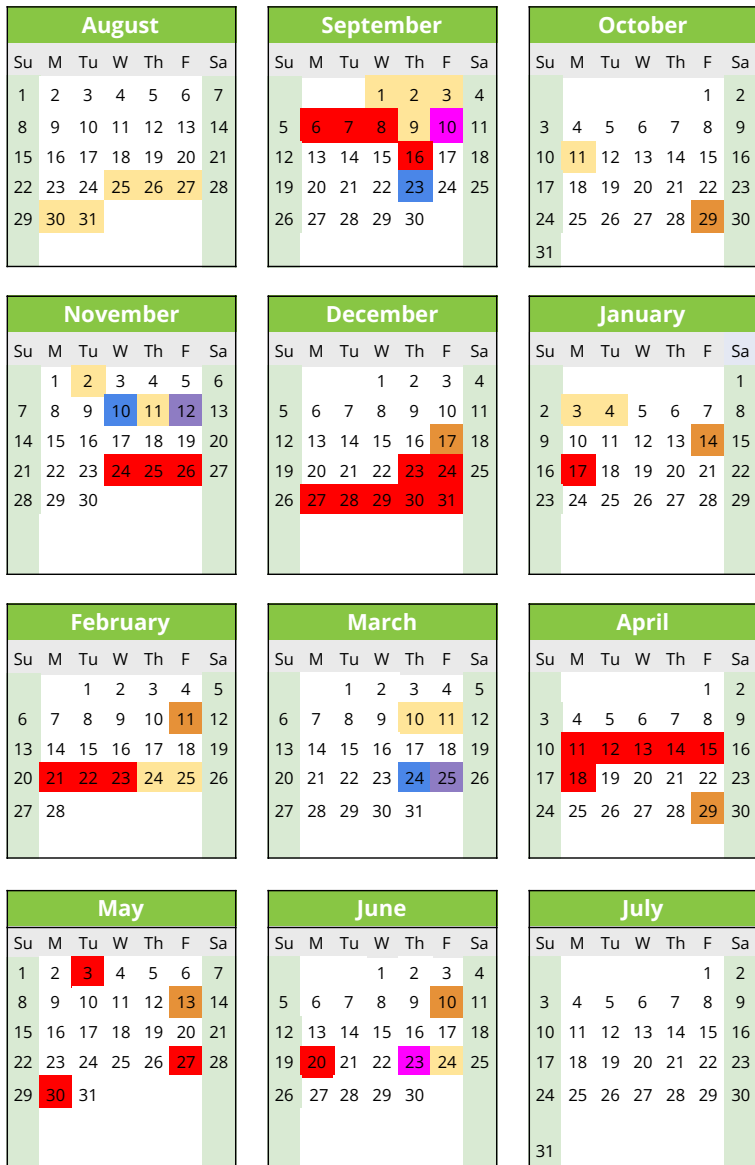

HMS 2021/2022 Calendar

- No School
- Student dismissal at 11:45 and 12; PD for Teachers until 4 PM
- No School for Students; PD Day for Staff
- No School for Students; Family Conference Days
- Student Events
- Family Events
- First/Last Day of School

Schedule of Events

Aug. 25th-27th	New Staff Orientation
Aug. 30-Sept. 3	PD Days for All Staff
Sept. 6th	No School: Labor Day
Sept. 7th-8th	No School: Rosh Hashanah
Sept. 9th	PD Day for All Staff
Sept. 10th	First Day of School for Students (abbreviated Early Childhood Schedule)
Sept. 16th	No School: Yom Kippur
Sept. 23rd	Curriculum Night
Oct. 11th	No School for Students; PD for Staff: Indigenous Peoples' Day
Oct. 29th	11:45 & 12:00 Dismissal; PD for Staff
Nov. 2nd	No School for Students; PD day for Staff (report writing)
Nov. 11th	Veteran's Day: No School for Students; PD Day for Staff
Nov. 10th	Family Conference Night
Nov. 12th	No School for Students: Family Conferences
Nov. 24th-26th	No School: Thanksgiving Break
Dec. 17th	11:45 & 12:00 Dismissal; PD for Staff
Dec. 23rd-Dec. 31st	No School: Winter Break
Jan. 3rd-4th	No School for Students; PD Day for Staff
Jan. 14th	11:45 & 12:00 Dismissal; PD for Staff
Jan. 17th	No School: Martin Luther King Day
Feb. 11th	11:45 & 12:00 Dismissal; PD for Staff
Feb. 21st-Feb. 25th	No School: Mid-Winter Break
Feb. 24th-25th	No School for Students; PD days for staff
March 10th-11th	No School for Students; PD days for staff (Report Writing)
March 24th	Family Conference Night
March 25th	No School for Students: Family Conferences
April 11th-April 18th	No School: Spring Break
April 29th	11:45 & 12:00 Dismissal; PD for Staff
May 3rd	No School: Eid al-Fitr
May 13th	11:45 & 12:00 Dismissal; PD for Staff
May 27th-May 30th	No School: Memorial Day Weekend
June 10th	11:45 & 12:00 Dismissal; PD for Staff
June 20th	No School: Juneteenth (observed)
June 23rd	Last Day of School: Noon Dismissal
June 24th	PD for staff (Report Writing)
168 Days of School (3 built in snow days)	