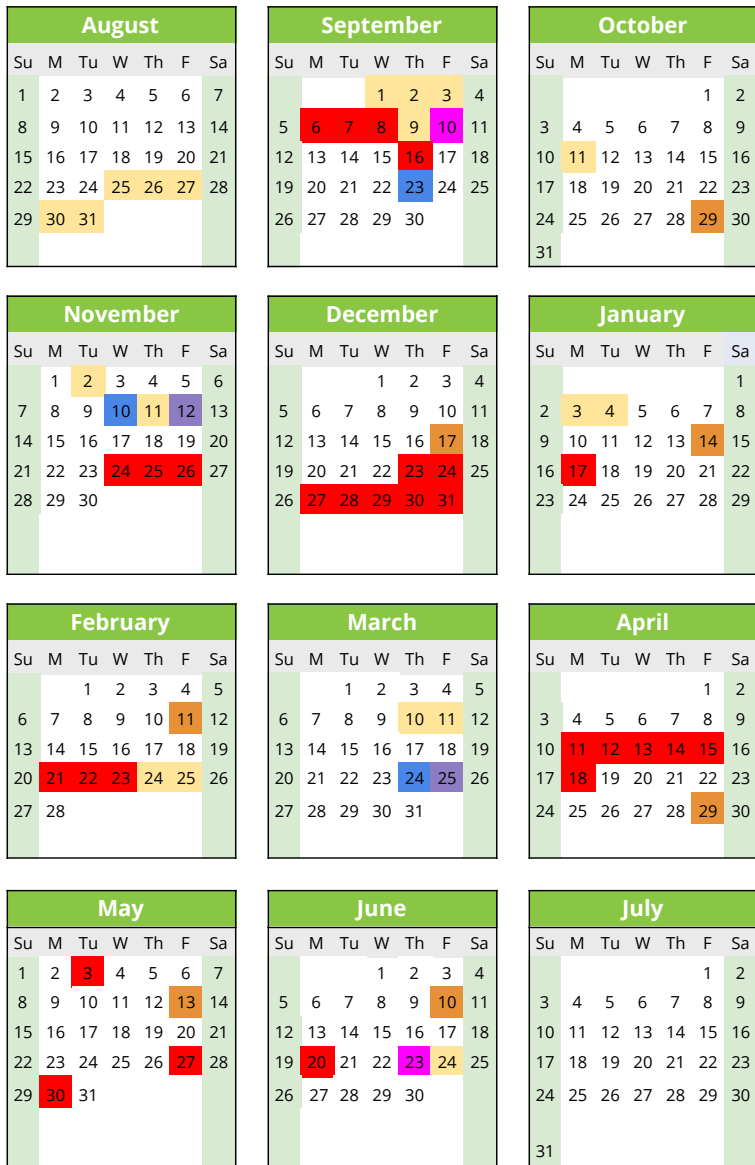

HMS 2021/2022 Calendar

- No School
- Student dismissal at 12:45; PD for Teachers until 4 PM
- No School for Students; PD Day for Staff
- No School for Students; Family Conference Days
- Student Events
- Family Events
- First/Last Day of School

Schedule of Events

Aug. 25th-27th	New Staff Orientation
Aug. 30-Sept. 3	PD Days for All Staff
Sept. 6th	No School: Labor Day
Sept. 7th-8th	No School: Rosh Hashanah
Sept. 9th	PD Day for All Staff
Sept. 10th	First Day of School for Students (abbreviated Early Childhood Schedule)
Sept. 16th	No School: Yom Kippur
Sept. 23rd	Curriculum Night
Oct. 11th	No School for Students; PD for Staff: Indigenous Peoples' Day
Oct. 29th	12:45 Dismissal; PD for Staff
Nov. 2nd	No School for Students; PD day for Staff (report writing)
Nov. 11th	Veteran's Day: No School for Students; PD Day for Staff
Nov. 10th	Family Conference Night
Nov. 12th	No School for Students: Family Conferences
Nov. 24th-26th	No School: Thanksgiving Break
Dec. 17th	12:45 Dismissal; PD for Staff
Dec. 23rd-Dec. 31st	No School: Winter Break
Jan. 3rd-4th	No School for Students; PD Day for Staff
Jan. 14th	12:45 Dismissal; PD for Staff
Jan. 17th	No School: Martin Luther King Day
Feb. 11th	12:45 Dismissal; PD for Staff
Feb. 21st-Feb. 25th	No School: Mid-Winter Break
Feb. 24th-25th	No School for Students; PD days for staff
March 10th-11th	No School for Students; PD days for staff (Report Writing)
March 24th	Family Conference Night
March 25th	No School for Students: Family Conferences
April 11th-April 18th	No School: Spring Break
April 29th	12:45 Dismissal; PD for Staff
May 3rd	No School: Eid al-Fitr
May 13th	12:45 Dismissal; PD for Staff
May 27th-May 30th	No School: Memorial Day Weekend
June 10th	12:45 Dismissal; PD for Staff
June 20th	No School: Juneteenth (observed)
June 23rd	Last Day of School: Noon Dismissal
June 24th	PD for staff (Report Writing)
168 Days of School (3 built in snow days)	