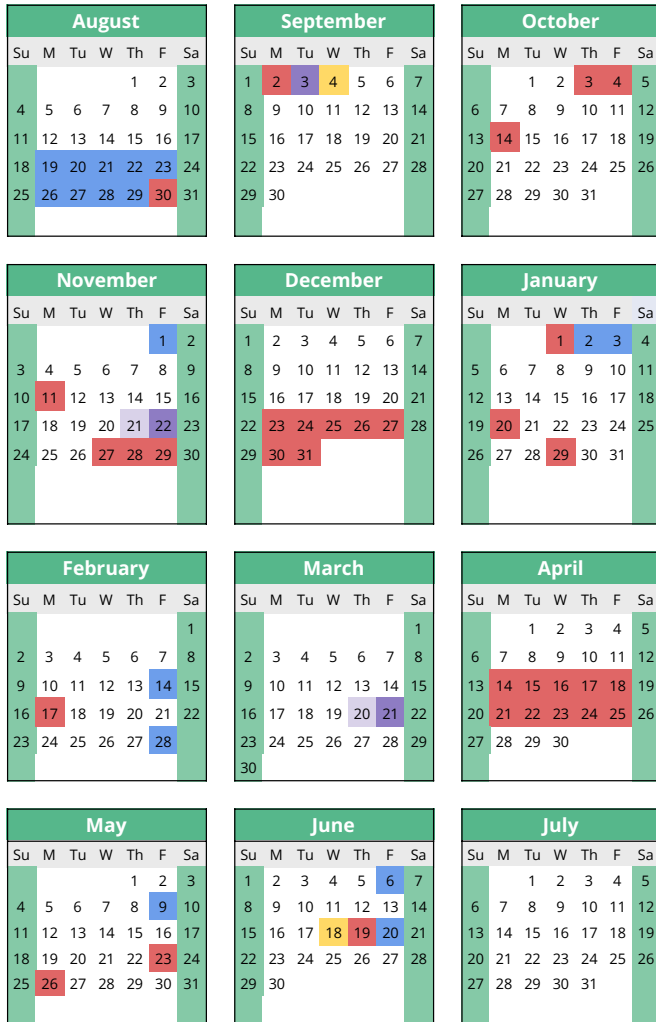

# HMS 2024/2025 School Calendar

166 Total (6 Built-in Snow Days)

- First/Last Day of School
- No School for Students and Staff
- Student dismissal at noon; PD for Teachers until 4:30 PM
- No School for Students; PD Day for Staff
- Half Days (dismissal at noon)
- No School; Family Conference Days

## Schedule of Events

- Aug. 21 - Aug. 29th High Meadow All-Staff Orientation
- Sept. 2th: No School; Labor Day
- Sept. 3rd: No School for Students; Listening Conferences for Families
- Sept. 4th: First Day of School (1/2 day for Early Childhood)
- October 3rd-4th: No School; Rosh Hashanah
- Oct. 14th: No School; Indigenous People's Day
- Nov. 1st: No School; Diwali Observed and Report Writing for Teachers
- Nov. 11th: No School; Veteran's Day
- Nov. 21st: Half Day; Parent Teacher Conferences
- Nov. 22nd: No School for Students; Family Conferences
- Nov. 27th - Nov. 29th: No School; Thanksgiving Break
- Dec. 23rd - Jan. 3rd: Winter Break (PD for teachers on Jan. 2nd/3rd)
- Jan. 20th: No School; Martin Luther King Jr. Day
- Jan. 29th: No School; Lunar New Year
- Feb. 14th: No School for Students; Staff PD
- Feb. 17th: No School; President's Day
- Feb. 28th: No School for Students; Report Writing Day for Teachers
- Mar. 20th: Half Day; Family Conferences
- Mar. 21st: No School for Students; Family Conferences
- Apr. 14th-Apr. 25th: No School; Spring Break
- May 9th: No School; PD for Staff
- May 23th - May 26th: No School; Memorial Day Weekend
- June 6th: Report Writing for Teachers
- June 18th: Last Day of School for Students (Half Day)
- June 19th: No School; Juneteenth
- June 20th: PD for teachers